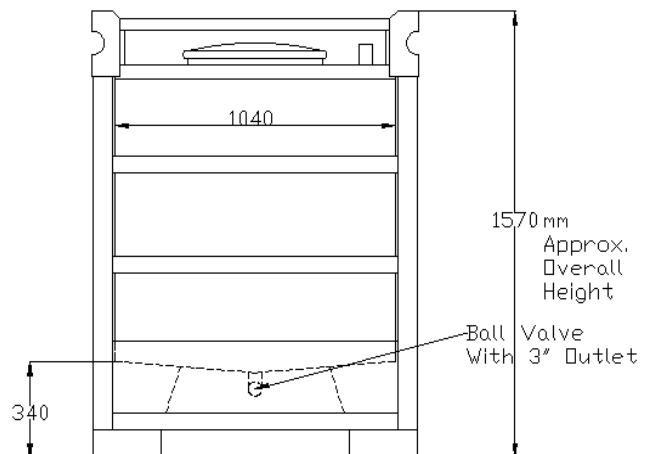

REF: KS081
Description: 1000Lt Single Skin Storage Vessel
Qty: 1 x No.

Technical Specifications:

Vessel Volume:	100Lt approx.
Mat'l of Construction:	ASTM SS304
Empty Vessel Weight:	150Kg
Overall Dimensions:	1.57m high x 1.21m wide x 1.05m deep
Drain Outlet:	3" Outlet
Manway:	Ø500 mm
Supports:	Forklift Skids

Note:
All technical information is given as guide and are not to take as absolute measurements.