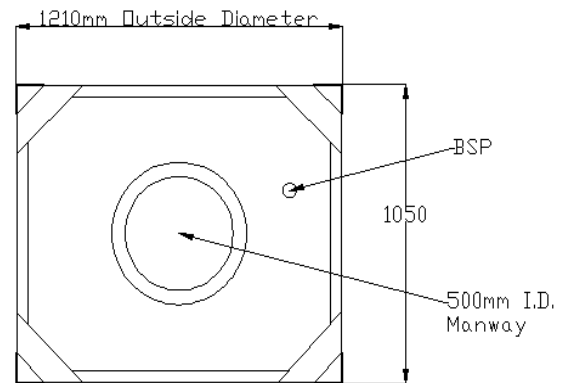

REF: KS081
Description: 1000Lt Single Skin Storage Vessel
Qty: 1 x No.

Technical Specifications:

Vessel Volume:	100Lt approx.
Mat'l of Construction:	ASTM SS304
Empty Vessel Weight:	150Kg
Overall Dimensions:	1.57m high x 1.21m wide x 1.05m deep
Drain Outlet:	3" Outlet
Manway:	Ø500 mm
Supports:	Forklift Skids

Note:
All technical information is given as guide and are not to take as absolute measurements.