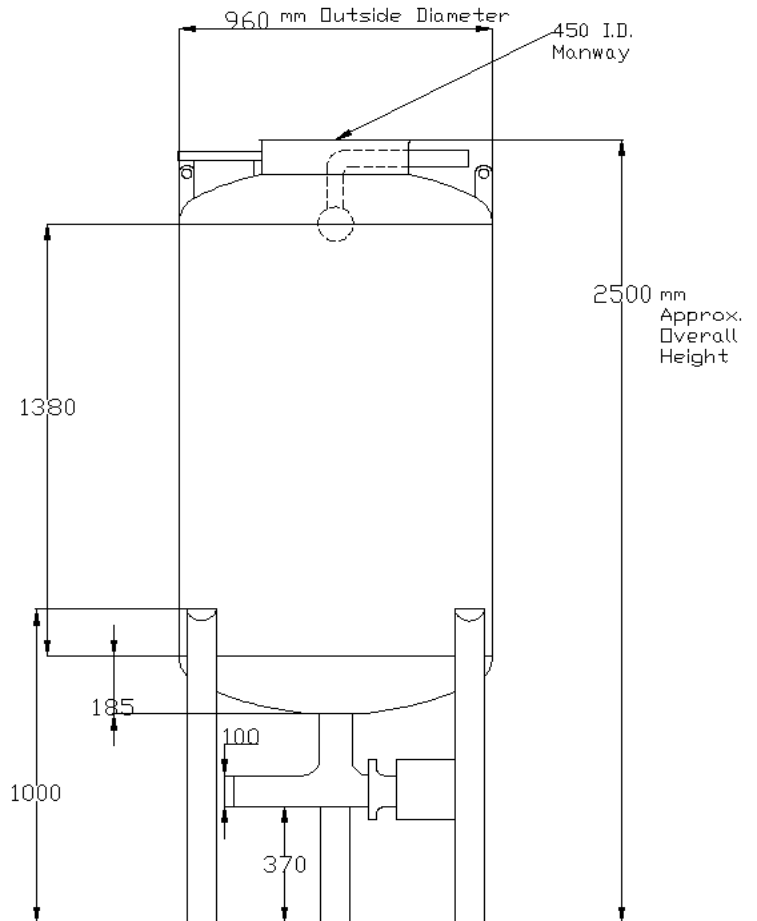

REF: KS071
Description: 1000Lt Single Skin Storage Vessel
Qty: 1 x No.

Technical Specifications:

Vessel Volume:	1000Lt approx.
Mat'l of Construction:	SS316
Empty Vessel Weight:	200Kg
Overall Dimensions:	2.5m high x 0.96m wide
Outside Diameter:	Ø960 mm
Supports:	3 x No. of legs
Lifting Lugs:	2 x No. X 10mm Thick

Note:
All technical information is given as guide and are not to take as absolute measurements.