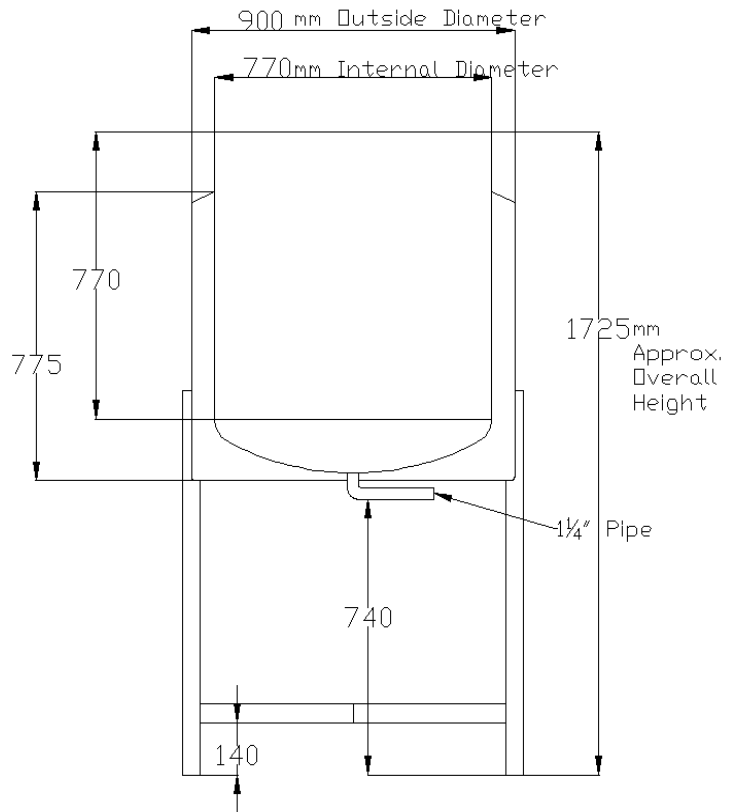

REF: KS063  
Description: 400Lt Jacketed Storage Vessel  
Qty: 1x No.

**Technical Specifications:**

Vessel Volume:	400Lt approx.
Mat'l of Construction:	ASTM SS316
Empty Vessel Weight:	90Kg
Overall Dimensions:	1.7m high x 0.9m wide
Outside Diameter:	Ø900 mm
Drain Outlet:	1 1/4" Pipe
Supports:	3 x No. of legs

Note:  
All technical information is given as guide and are not to take as absolute measurements.