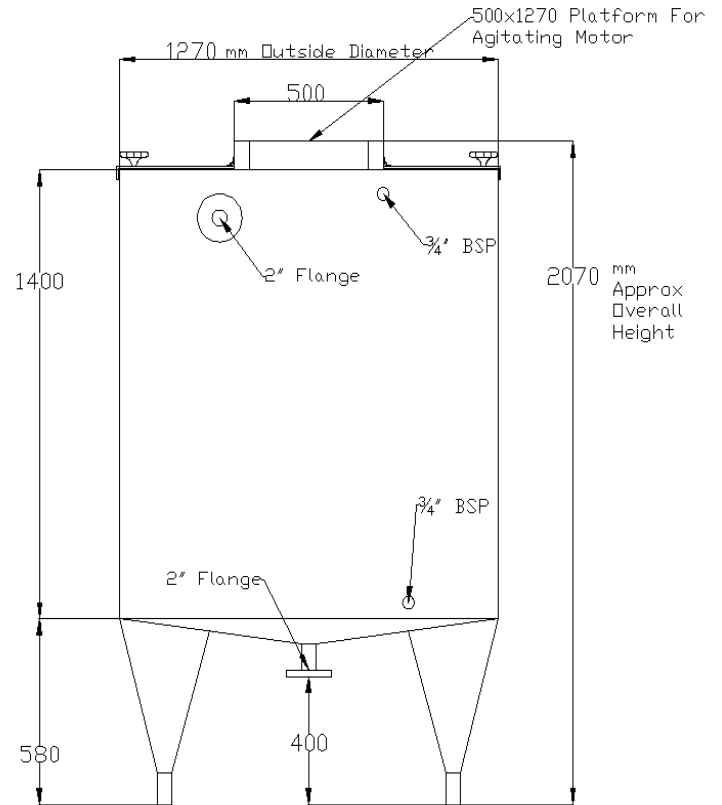

REF: KS059  
Description: 2700Lt Single Skin Storage Vessel  
Qty: 1x No.

**Technical Specifications:**

Vessel Volume:	2700Lt approx.
Mat'l of Construction:	ASTM SS316
Empty Vessel Weight:	200Kg
Overall Dimensions:	2.07m high x 1.27m wide
Outside Diameter:	Ø1270 mm
Drain Outlet:	2" Flange
Supports:	4 x No. of legs

Note:  
All technical information is given as guide and are not to take as absolute measurements.