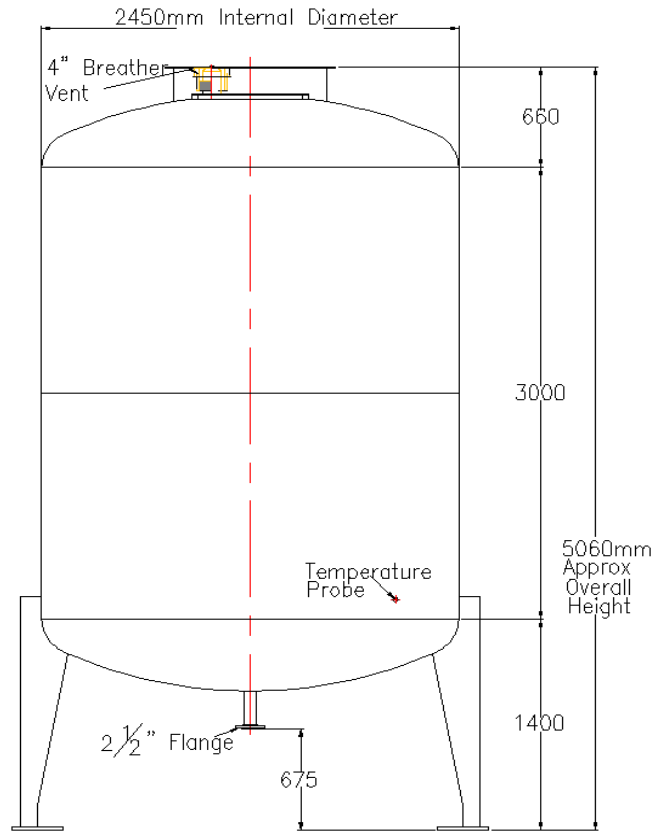

REF: KS039
Description: 17,000Lt Single-Skin Storage Vessel
Qty: 1 No.

Technical Specifications:

Vessel Volume:	17,000 Lt approx.
Mat'l of Construction:	ASTM SS304
Empty Vessel Weight:	1230Kg
Overall Dimensions:	5.06m high x 2.45m wide
Outside Diameter:	Ø2450 mm
Outlet:	2 1/2" Flange
Manway:	Ø510 mm I.D.
Supports:	x 3 No. Legs

Note:
All technical information is given as guide and are not to take as absolute measurements.