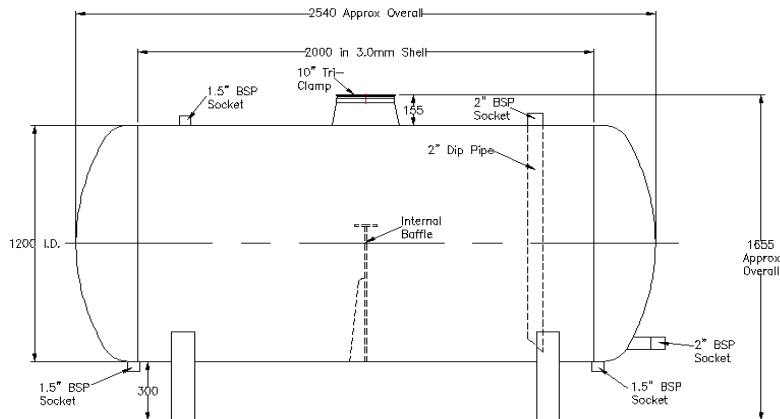

REF: KS032
Description: 2000Lt Horizontal Storage Vessel
Qty: 1 No.

Technical Specifications:

Vessel Volume:	2000 Lt approx.
Empty Vessel Weight:	300Kg approx
Mat'l of Construction:	ASTM 304
Overall Dimensions:	1.65m high x 2.54m wide x 1.3m deep
Outside Diameter:	1206mm
Drain Outlet:	2" BSP Socket
Supports:	2 No. SS supports
Finish:	2b surfaces & welds ground and polished

Note:
All technical information is given as guide and are not to take as absolute measurements.